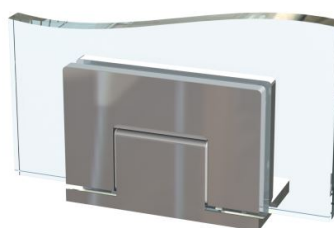

PRODUCT SHEET

Description:

Shower Hinge "Rio", Wall/Glass, Polished Brass, Offset Back , 8-10mm Glass Thickness, W/15 DG Angle Adjustment Function, & 25DG Return Function, Brass Material, Hidden Screws., Black Fiber Gaskets: 2 x 1mm & 2 x 2mm Thickness., Load Capacity Pr. Pair: 45kg

Item number:

15.23.885-0

Units	Box	Carton	HS Code	Barcode
Pcs.	1	20	8302100090	
				5704866501231

SISO A/S

Mileparken 11
DK-2740 Skovlunde
Denmark
VAT: 24786013

Phone +45 45 830 900

www.siso.dk
siso@siso.dk

Danske Bank
Nytorv Branch
Copenhagen
SWIFT: DABADKKK

Account no.
4180 3112 112936
IBAN Account
DK7230003112112936