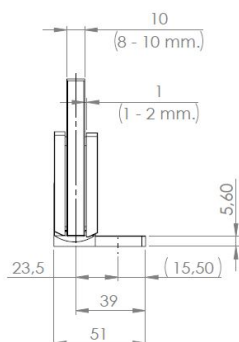

PRODUCT SHEET

Description:

Shower Hinge "Rio", Wall/Glass, Polished Brass, Offset Back , 8-10mm Glass Thickness, W/15 DG Angle Adjustment Function, & 25DG Return Function, Brass Material, Hidden Screws., Black Fiber Gaskets: 2 x 1mm & 2 x 2mm Thickness., Load Capacity Pr. Pair: 45kg

Item number:

15.23.885-0

Units	Box	Carton	HS Code	Barcode
Pcs.	1	20	8302100090	
				5704866501231

SISO A/S

Mileparken 11
DK-2740 Skovlunde
Denmark
VAT: 24786013

Phone +45 45 830 900

www.siso.dk
siso@siso.dk