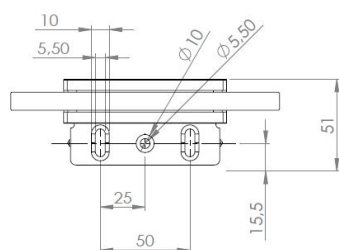

PRODUCT SHEET

Description:

Shower Hinge "Rio", Wall/Glass, Polished Brass, Offset Back , 8-10mm Glass Thickness, W/15 DG Angle Adjustment Function, & 25DG Return Function, Brass Material, Hidden Screws., Black Fiber Gaskets: 2 x 1mm & 2 x 2mm Thickness., Load Capacity Pr. Pair: 45kg

Item number:

15.23.885-0

Units	Box	Carton	HS Code	Barcode
Pcs.	1	20	8302100090	
				5704866501231

SISO A/S

Mileparken 11
DK-2740 Skovlunde
Denmark
VAT: 24786013

Phone +45 45 830 900

www.siso.dk
siso@siso.dk

Danske Bank
Nytorv Branch
Copenhagen
SWIFT: DABADKKK

Account no.
4180 3112 112936
IBAN Account
DK7230003112112936