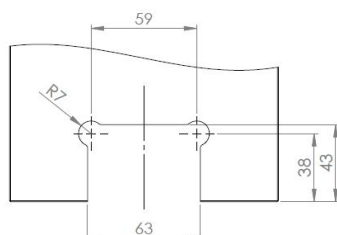

PRODUCT SHEET

Description:

Shower Hinge "Rio", Wall/Glass, Polished Brass, Offset Back , 8-10mm Glass Thickness, W/15 DG Angle Adjustment Function, & 25DG Return Function, Brass Material, Hidden Screws., Black Fiber Gaskets: 2 x 1mm & 2 x 2mm Thickness., Load Capacity Pr. Pair: 45kg

Item number:

15.23.885-0

Units	Box	Carton	HS Code	Barcode
Pcs.	1	20	8302100090	
				5704866501231

SISO A/S

Mileparken 11
DK-2740 Skovlunde
Denmark
VAT: 24786013

Phone +45 45 830 900

www.siso.dk
siso@siso.dk